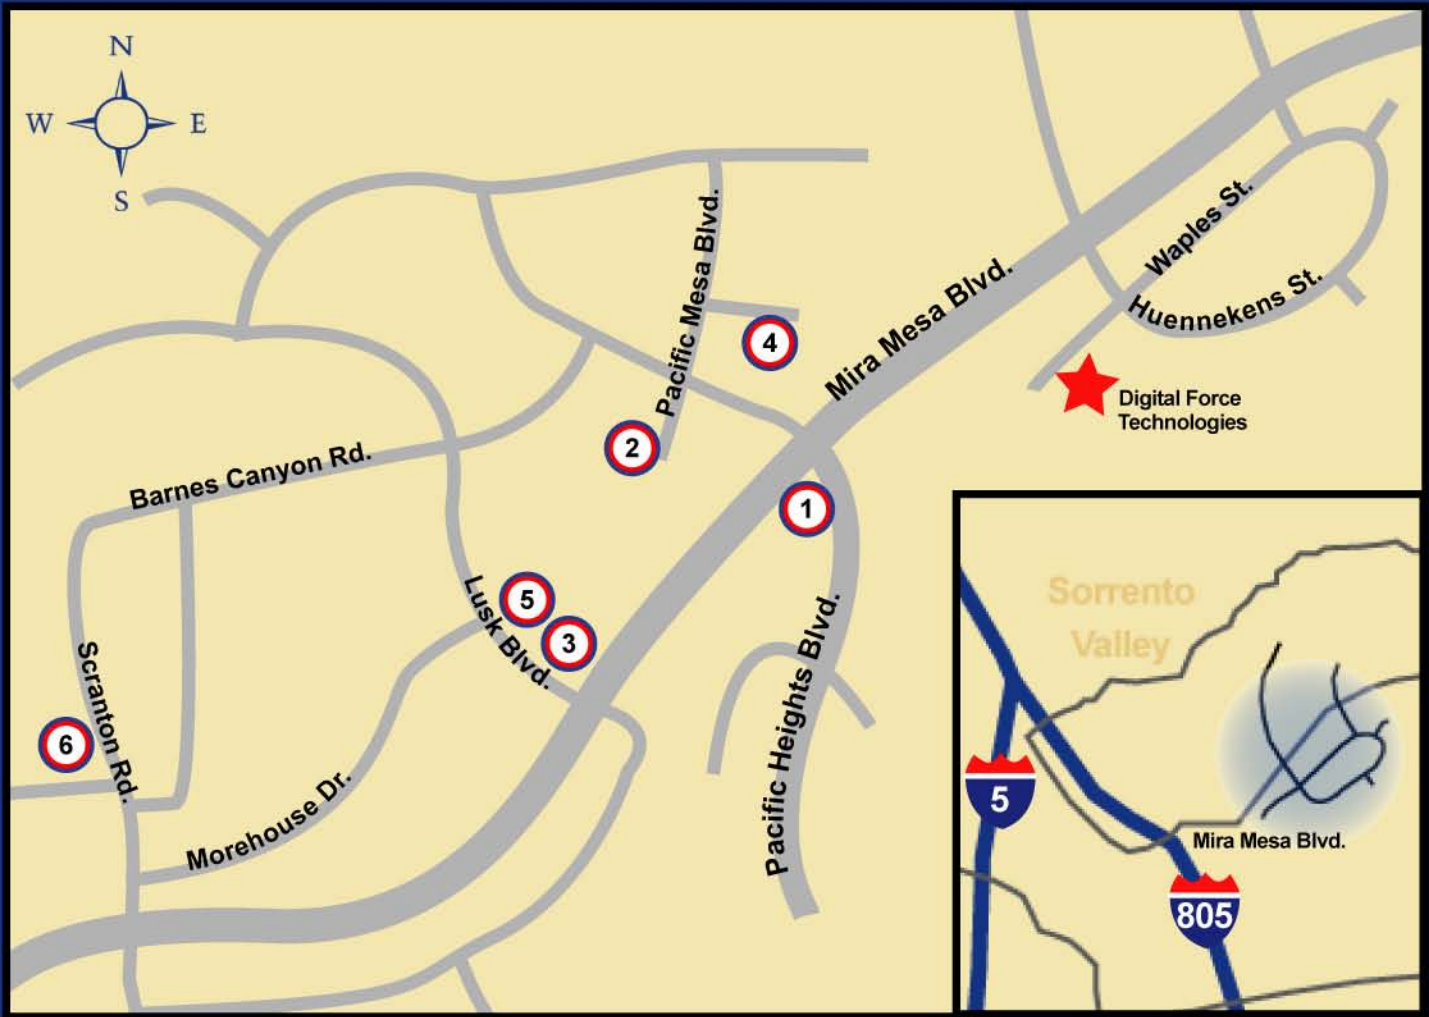

Digital Force Technologies
9455 Waples St. Suite 100
San Diego CA 92121
(858) 546-1244

Hotels Near Digital Force Technologies

1. Homestead Studio Suites
9880 Pacific Heights Blvd.
San Diego, CA 92121
(858) 623-0100

2. Woodfin Suites
10044 Pacific Mesa Blvd.
San Diego, CA 92121
(858) 597-0500

3. Holiday Inn Express
5925 Lusk Blvd.
San Diego, CA 92121
(858) 731-0100

4. Marriott Residence Inn
5995 Pacific Mesa Ct.
San Diego, CA 92121
(858) 552-9100

5. Country Inn & Suites
5975 Lusk Blvd.
San Diego, CA 92121
(858) 558-1818

6. Marriott Courtyard
9650 Scranton Rd.
San Diego, CA 92121
(858) 558-9600